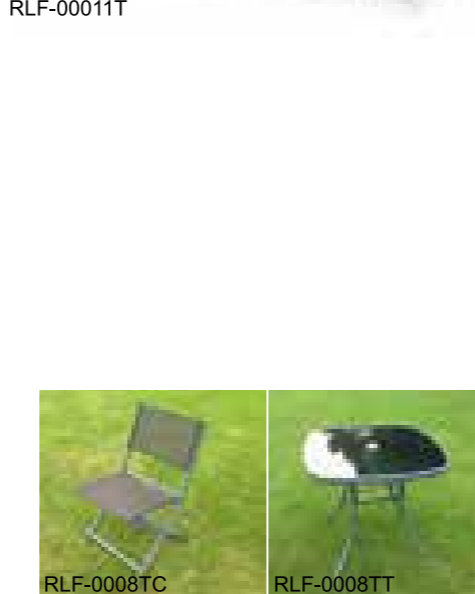

RLF-0008TC

RLF-0008TT