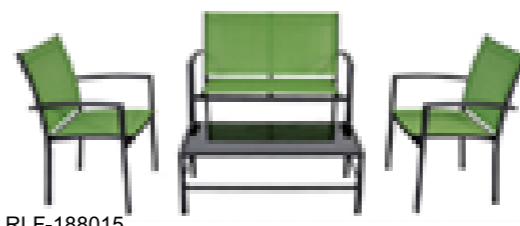

RLF-00032T

RLF-188015